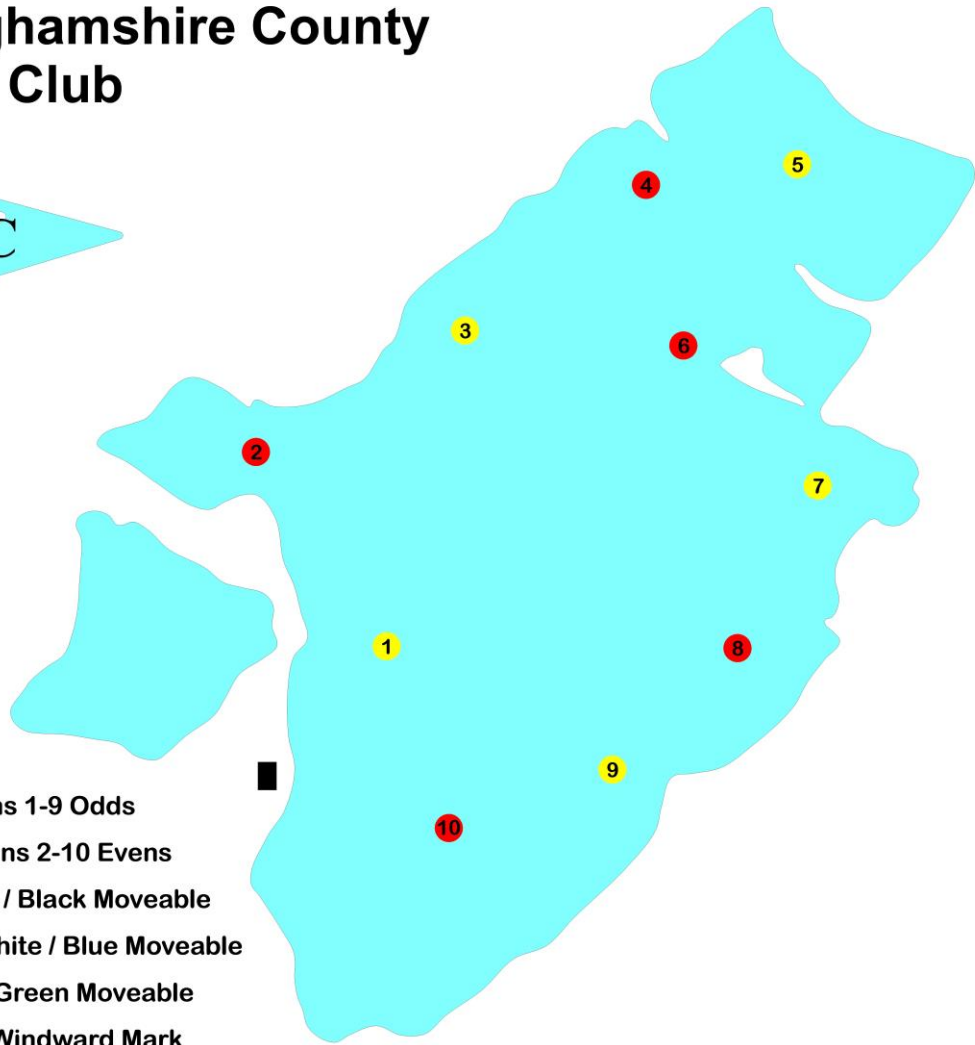

Nottinghamshire County Sailing Club

-  Yellow Cans 1-9 Odds
-  Orange Cans 2-10 Evens
-  'A' Orange / Black Moveable
-  'T' Red / White / Blue Moveable
-  'X' White / Green Moveable
-  Inflatable Windward Mark